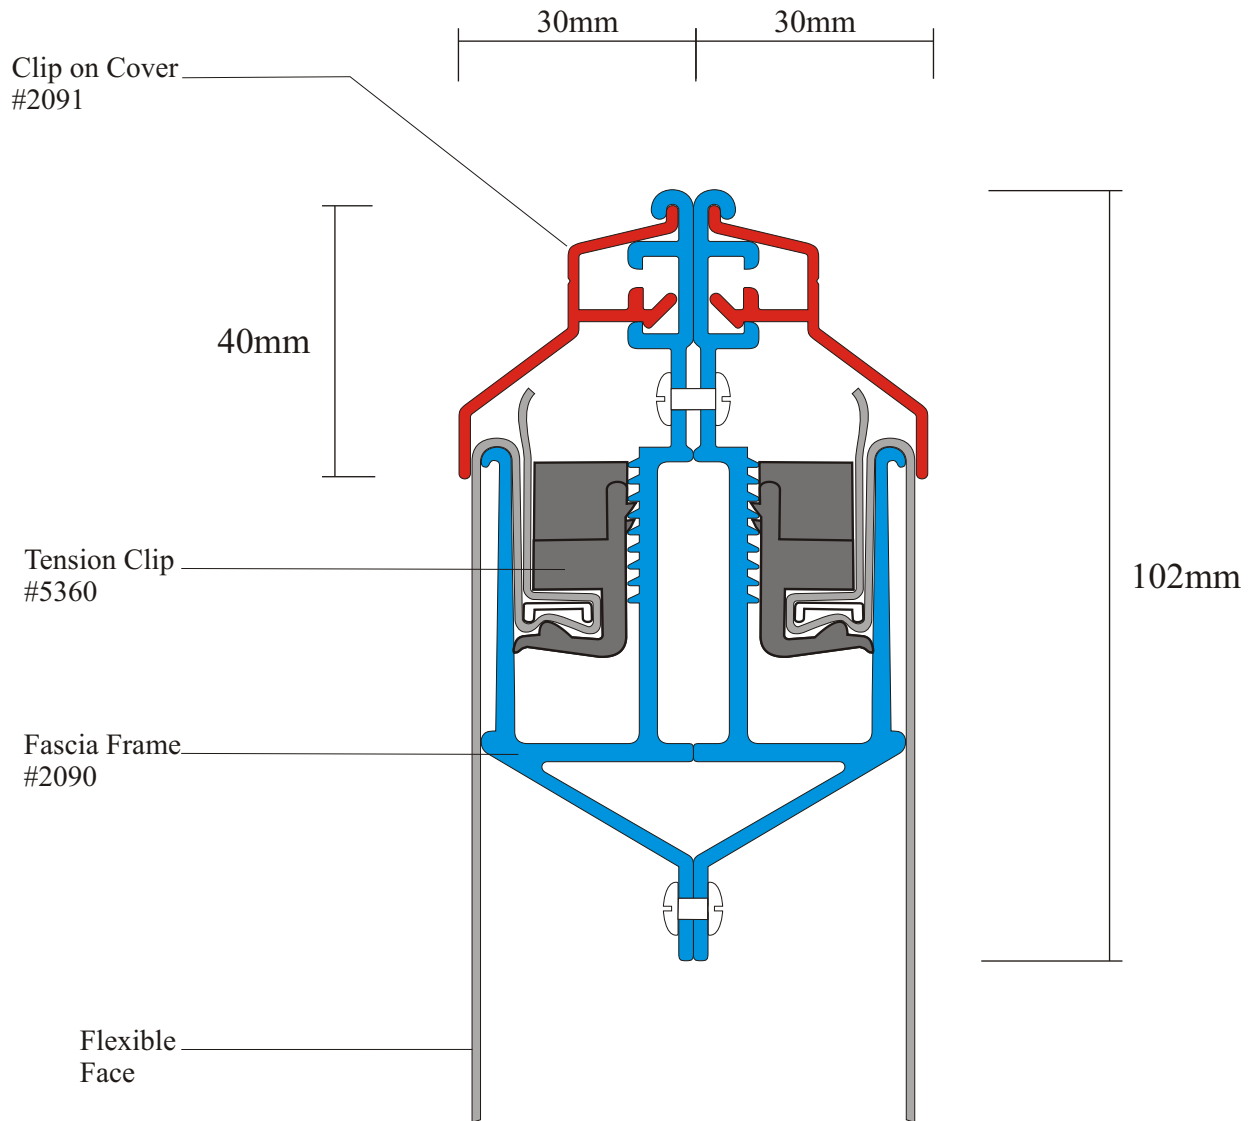

Non Illuminated Fascia Frame #2090
& Clip on Cover #2091

Double Sided Assembly

Non Illuminated Fascia Frame #2090
& Clip on Cover #2091

PROFILES

#2090 Fascia Frame
 #2091 Clip on Cover

COMPONENTS

#5360 Tension Clip