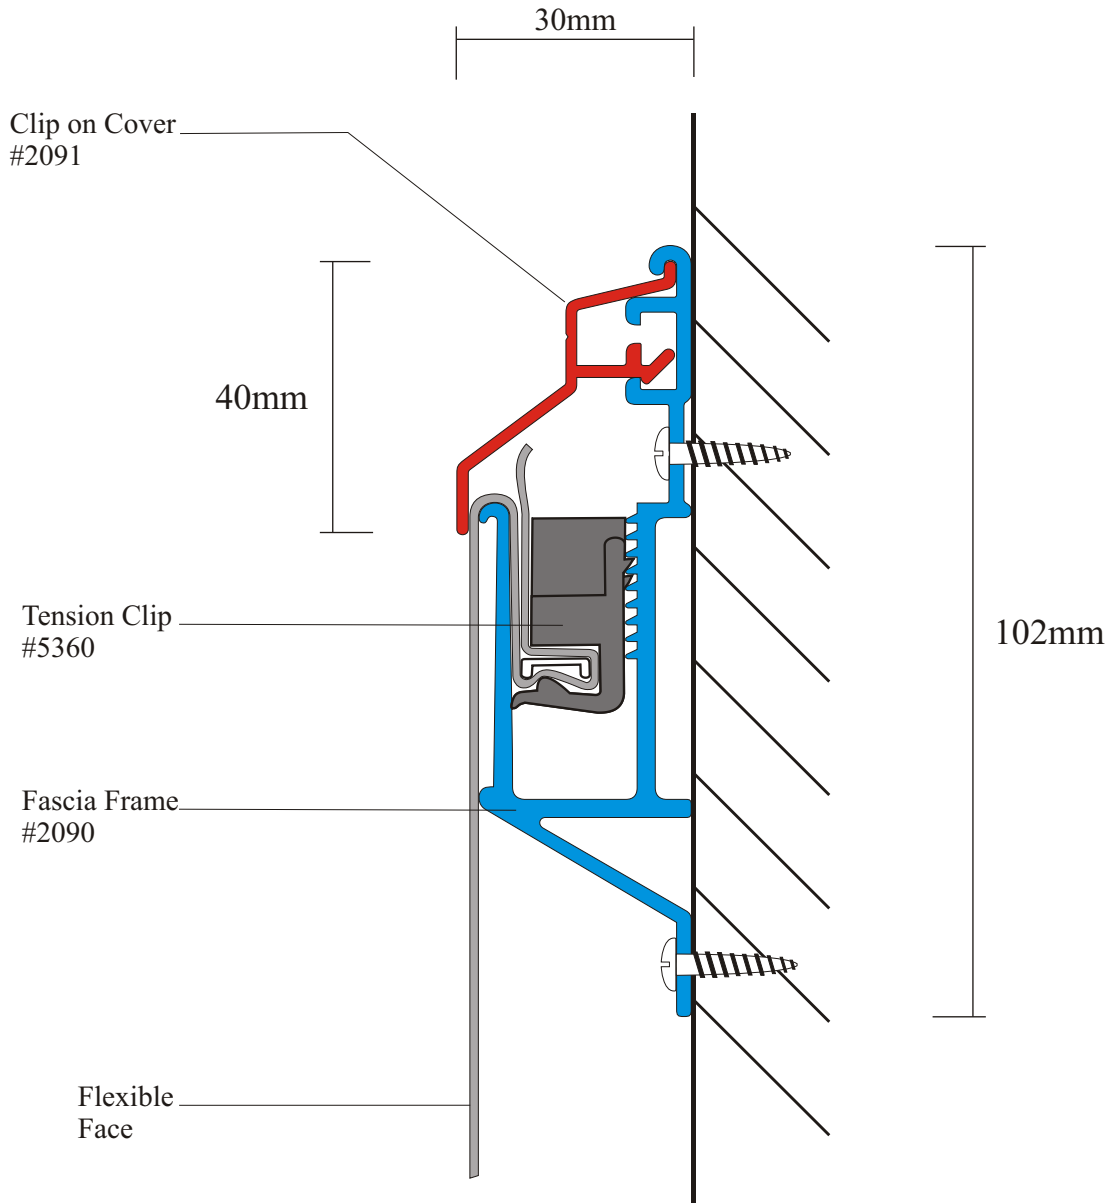

Non Illuminated Fascia Frame #2090
& Clip on Cover #2091
 Assembly

Non Illuminated Fascia Frame #2090
& Clip on Cover #2091

PROFILES

- #2090 Fascia Frame
- #2091 Clip on Cover

COMPONENTS

- #5360 Tension Clip