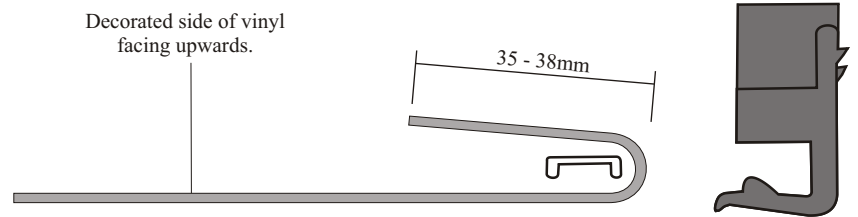

Econoflex Single Sided Body #7000 (196 mm).

Assembled frame and vinyl sizes.

Vinyl cutting sizes

Add 150mm to the height and width (75mm on each side) of the finished size of the frame #7000
ie. For a frame that has overall measurements of 3000 x 2000mm,
the vinyl should measure 3150 x 2150mm.