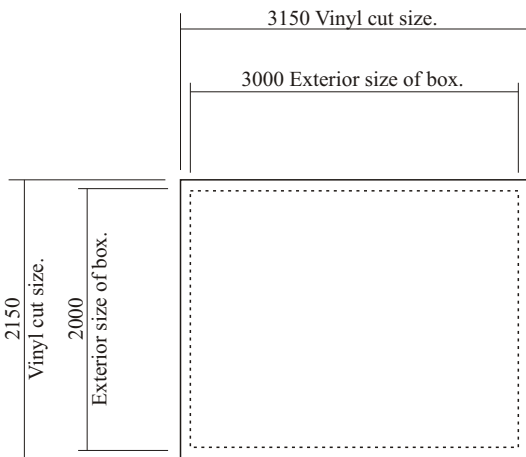

Econoflex Single Sided Body #7000 (196 mm).

Assembled frame and vinyl sizes.

Vinyl cutting sizes

Add 150mm to the height and width (75mm on each side) of the finished size of the frame #7000
ie. For a frame that has overall measurements of 3000 x 2000mm,
the vinyl should measure 3150 x 2150mm.