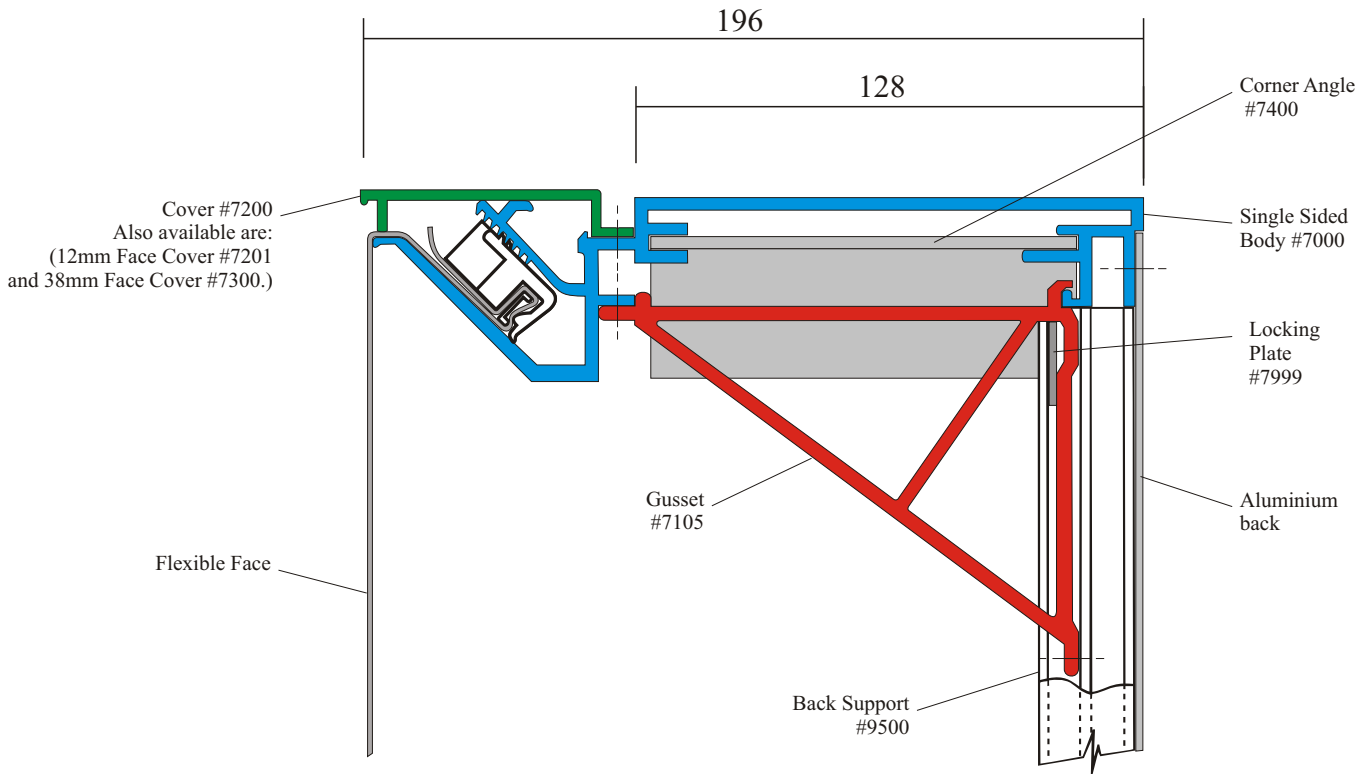

Econoflex Single Sided Body #7000 (196 mm).

Assembled frame and vinyl sizes.

Vinyl cutting sizes

Add 150mm to the height and width (75mm on each side) of the finished size of the frame #7000
ie. For a frame that has overall measurements of 3000 x 2000mm,
the vinyl should measure 3150 x 2150mm.