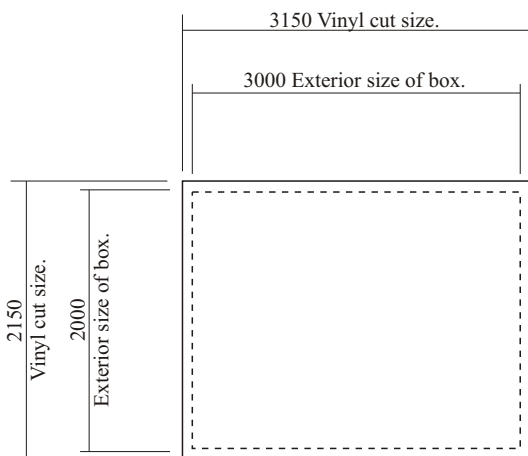

**Econoflex #7010 Flat top (199mm)
With 2121 cover**

Assembled frame and vinyl sizes.

Vinyl cutting sizes

Add 150mm to the height and width (75mm on each side) of the finished size of the frame #7000
ie. For a frame that has overall measurements of 3000 x 2000mm,
the vinyl should measure 3150 x 2150mm.