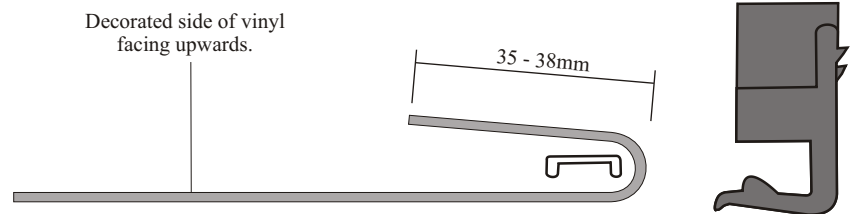

**Econoflex #7010 Flat top (199mm)
With 2121 cover**

Assembled frame and vinyl sizes.

Vinyl cutting sizes

Add 150mm to the height and width (75mm on each side) of the finished size of the frame #7000
ie. For a frame that has overall measurements of 3000 x 2000mm,
the vinyl should measure 3150 x 2150mm.