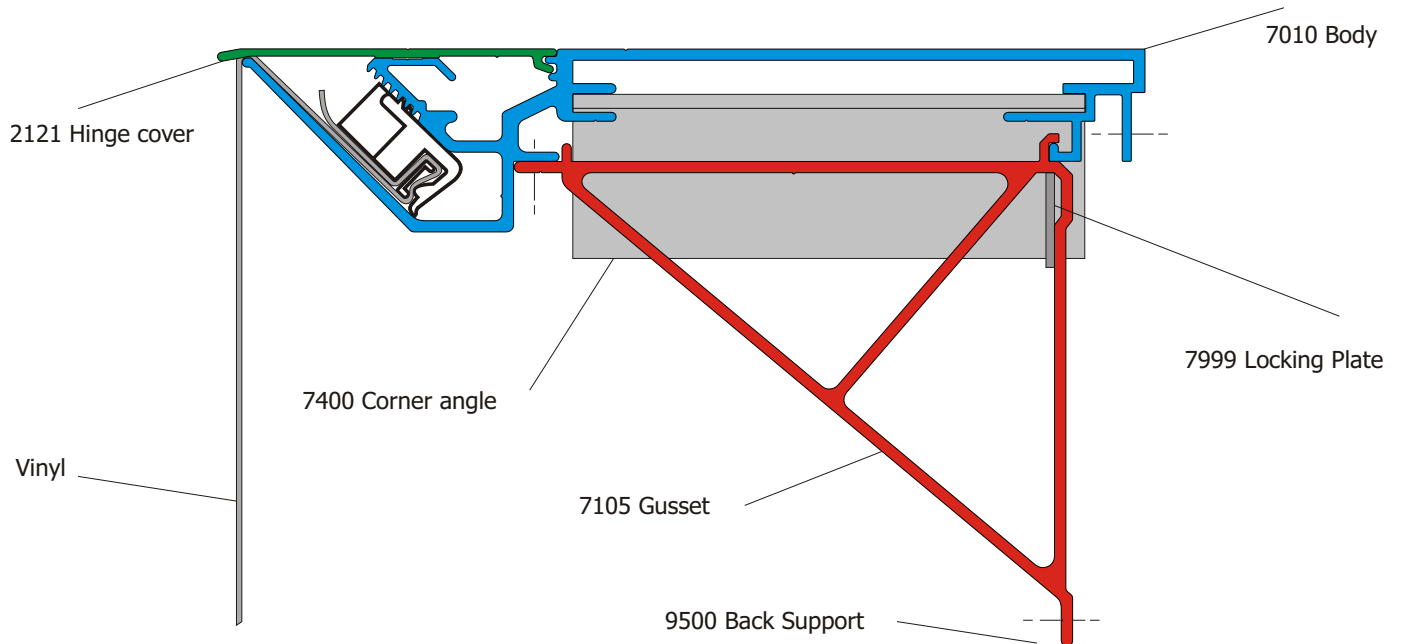

**Econoflex #7010 Flat top (199mm)
With 2121 cover**

Assembled frame and vinyl sizes.

Vinyl cutting sizes

Add 150mm to the height and width (75mm on each side) of the finished size of the frame #7000
ie. For a frame that has overall measurements of 3000 x 2000mm,
the vinyl should measure 3150 x 2150mm.