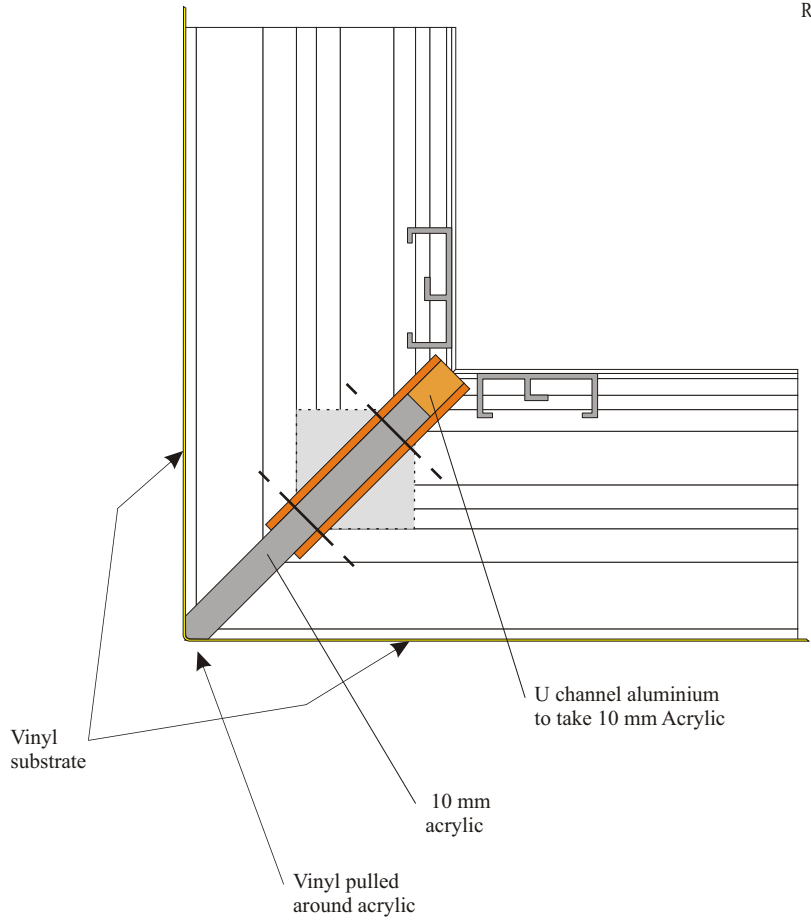

Econoflex Box

When using acrylic

for wrap around corner

- Econoflex
- #7000 - (196 mm)
 - #7170 - (170 mm)
 - #7100 - (135 mm)

Sheet 2

- Econoflex
- #7000 - (196 mm)
- #7170 - (170 mm)
- #7100 - (135 mm)

Polished edge
to front of acrylic