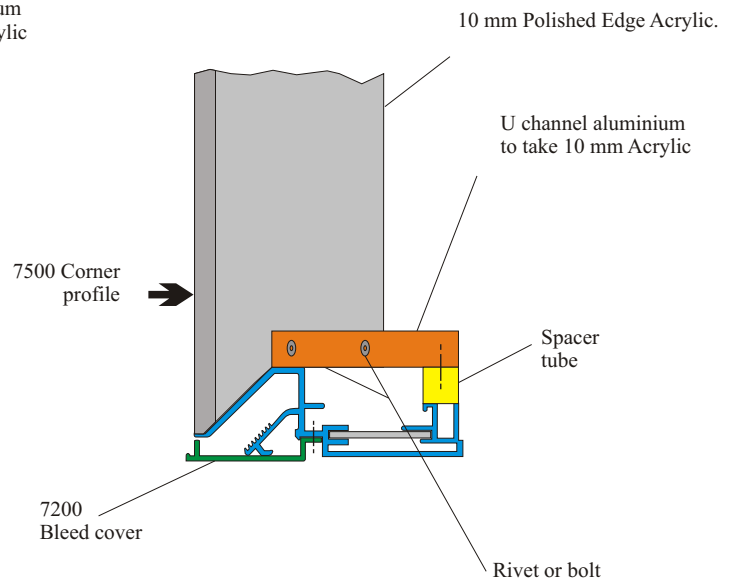

Econoflex Box

When using acrylic

for wrap around corner

- Econoflex
- #7000 - (196 mm)
 - #7170 - (170 mm)
 - #7100 - (135 mm)

Sheet 2

- Econoflex
- #7000 - (196 mm)
- #7170 - (170 mm)
- #7100 - (135 mm)

Polished edge
to front of acrylic