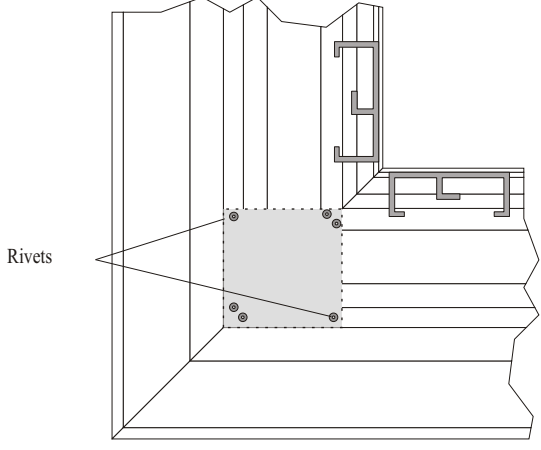

Econoflex Box

When using acrylic

for wrap around corner

- Econoflex
- #7000 - (196 mm)
 - #7170 - (170 mm)
 - #7100 - (135 mm)

Sheet 2

- Econoflex
- #7000 - (196 mm)
- #7170 - (170 mm)
- #7100 - (135 mm)

Polished edge
to front of acrylic